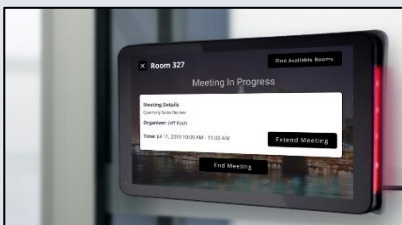

Connect Room Sign